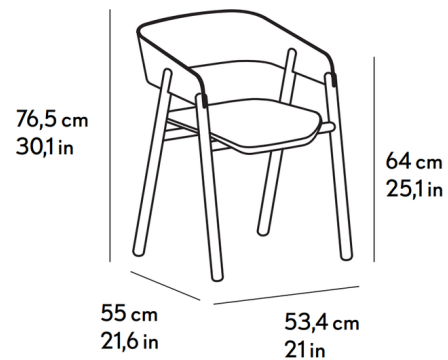

Description

Its exclusive and solid composition makes the Mava Armchair a very attractive piece both for homes and for a variety of projects.

Shown in oak

Specifications

COLOR	N/A
BODY FINISH	Oak
WATTAGE	N/A
DIMMER	N/A
DIMENSIONS	21.024"W x 30.118"H x 21.654"D
BULB	N/A

Technical Information

PRODUCT DIMENSIONS Arm Height: 25.1"

CLICK TO VIEW PRODUCT

Notes: