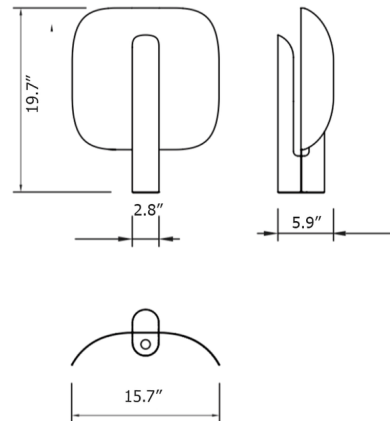

### Specifications

COLOR	N/A
BODY FINISH	Bronze
WATTAGE	9W
DIMMER	Included
DIMENSIONS	15.7"W x 19.7"H x 5.9"D
INTEGRATED LED MODULE	LED/9W/120V LED