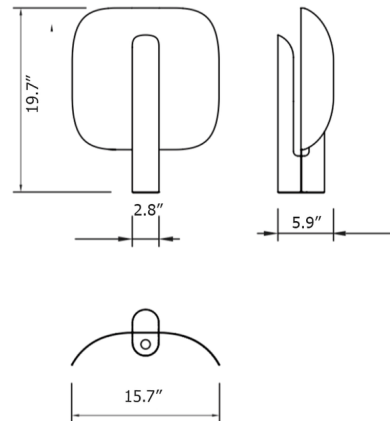

Shown in gold

Specifications

COLOR	N/A
BODY FINISH	Gold
WATTAGE	9W
DIMMER	Included
DIMENSIONS	15.7"W x 19.7"H x 5.9"D
INTEGRATED LED MODULE	LED/9W/120V LED

Technical Information

LAMP COLOR	2700K
LUMENS/WATT	48.00
LUMINOUS FLUX	432 lumens