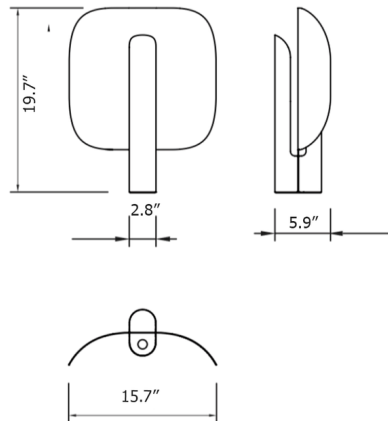

Shown in gold

Specifications

COLOR	N/A
BODY FINISH	Gold
WATTAGE	9W
DIMMER	Included
DIMENSIONS	15.7"W x 19.7"H x 5.9"D
INTEGRATED LED MODULE	LED/9W/120V LED

Technical Information

LAMP COLOR	2700K
LUMENS/WATT	48.00
LUMINOUS FLUX	432 lumens