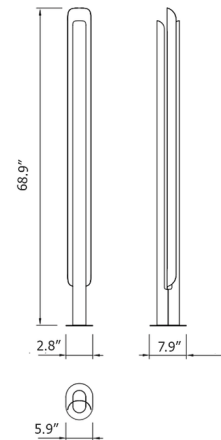

### Specifications

COLOR . . . . . N/A  
BODY FINISH . . . . . Bronze  
WATTAGE . . . . . 18W  
DIMMER . . . . . Included  
DIMENSIONS . . . . . 7.9"W x 68.9"H x 5.9"D  
INTEGRATED LED MODULE . . . . . LED/18W/120V LED

### Technical Information

LAMP COLOR . . . . . 2700K  
LUMENS/WATT . . . . . 115.56  
LUMINOUS FLUX . . . . . 2080 lumens

Shown in bronze

CLICK TO VIEW PRODUCT

Notes: