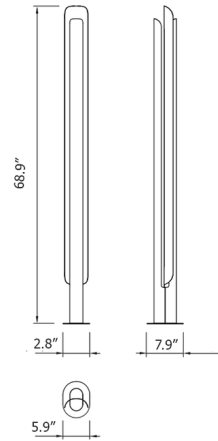

### Specifications

COLOR . . . . . N/A  
BODY FINISH . . . . . Bronze  
WATTAGE . . . . . 18W  
DIMMER . . . . . Included  
DIMENSIONS . . . . . 7.9"W x 68.9"H x 5.9"D  
INTEGRATED LED MODULE . . . . . LED/18W/120V LED

### Technical Information

LAMP COLOR . . . . . 2700K  
LUMENS/WATT . . . . . 115.56  
LUMINOUS FLUX . . . . . 2080 lumens

Shown in bronze

CLICK TO VIEW PRODUCT

Notes: