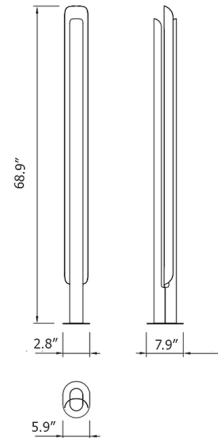

CLICK TO VIEW PRODUCT

Notes: