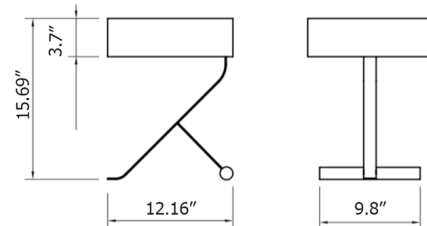

By Punt Mobles

Description

The Chicago Table Lamp features a mid-century modern design with black metal base and walnut detail. The natural cotton shade tops off the lamp. Full range dimmer on cord.

Shown in black / walnut / natural

Specifications

COLOR	Natural
BODY FINISH	Black / Walnut
WATTAGE	4W
DIMMER	Included
DIMENSIONS	12.16"W x 15.69"H x 12.16"D
INTEGRATED LED MODULE	1 x LED/4W/120V LED

Technical Information

LAMP COLOR	2700K
LUMENS/WATT	54.00
LUMINOUS FLUX	216 lumens