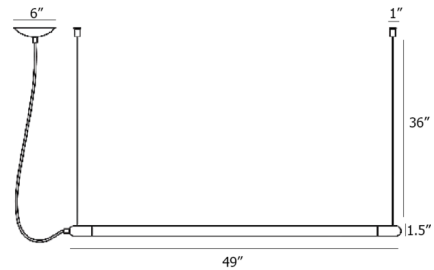

CLICK TO VIEW PRODUCT

Notes: