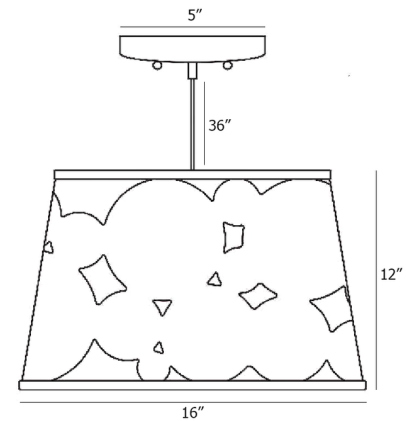

By Seascape

Description

The Fusion Pendant will add an eye-catching pop of pattern and color to any space with its playful design. The outer shade features colorful silk fabric cut out into a circular pattern and encased within a polycarbonate skin. The inner shade shields the light source behind a frosted polymatte diffuser to provide soft, ambient illumination.

Shown in brushed nickel / silk turquoise

Specifications

COLOR Silk Turquoise
BODY FINISH Brushed Nickel
WATTAGE 100W
DIMMER Standard 120V
DIMENSIONS 16"W x 12"H x 10"D
BULB NOT INCLUDED 1 x A19/Medium (E26)/100W/120V Incandescent
COUNTRY OF ORIGIN United States