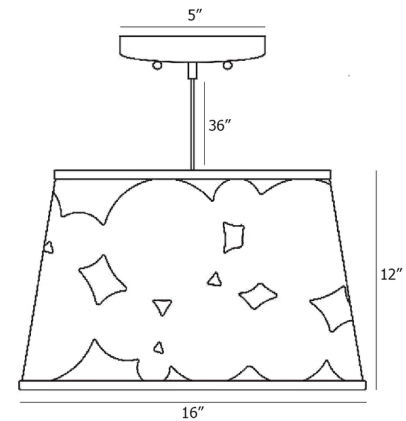

By Seascape

Description

The Fusion Pendant will add an eye-catching pop of pattern and color to any space with its playful design. The outer shade features colorful silk fabric cut out into a circular pattern and encased within a polycarbonate skin. The inner shade shields the light source behind a frosted polymatte diffuser to provide soft, ambient illumination.

Shown in brushed nickel / silk turquoise

Specifications

COLOR	Silk Turquoise
BODY FINISH	Brushed Nickel
WATTAGE	100W
DIMMER	Standard 120V
DIMENSIONS	16"W x 12"H x 10"D
BULB NOT INCLUDED	1 x A19/Medium (E26)/100W/120V Incandescent
COUNTRY OF ORIGIN	United States