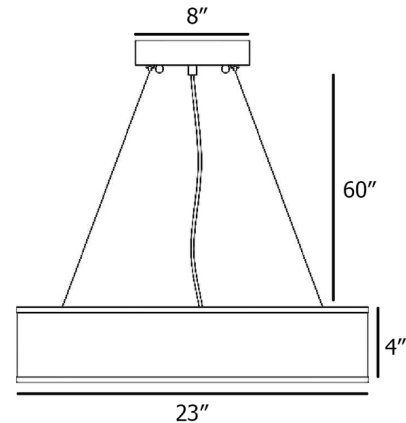

Shown in white / silk champagne

CLICK TO VIEW PRODUCT

Notes: