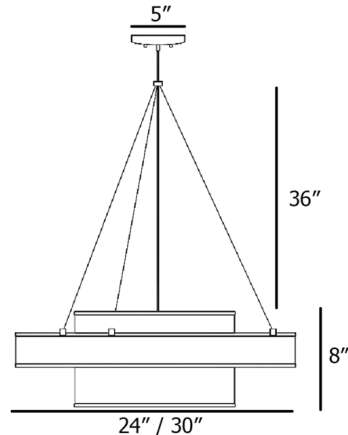

Shown in nickel / silk turquoise