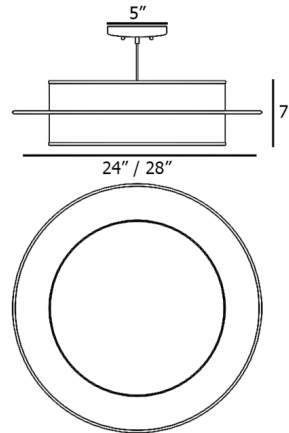

Shown in nickel / silk antique copper

Specifications

COLOR	Silk Antique Copper
BODY FINISH	Nickel
WATTAGE	200W
DIMMER	Standard 120V
DIMENSIONS	24"W x 7"H
BULB NOT INCLUDED	2 x A19/Medium (E26)/100W/120V Incandescent
OTHER BULB OPTIONS	2 x A19/Medium (E26)/120V LED
COUNTRY OF ORIGIN	United States