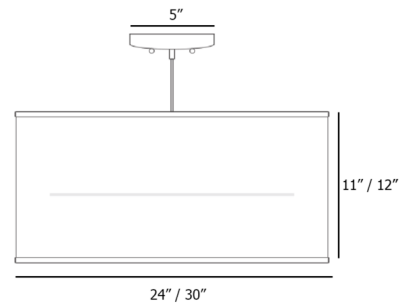

### Specifications

COLOR	Silk Antique Copper
BODY FINISH	Nickel
WATTAGE	200W
DIMMER	Standard 120V
DIMENSIONS	24"W x 11"H
BULB NOT INCLUDED	2 x A19/Medium (E26)/100W/120V Incandescent
COUNTRY OF ORIGIN	United States