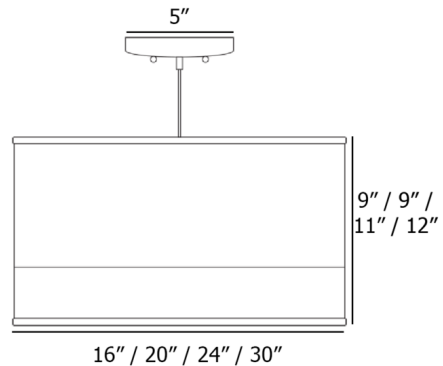

### Specifications

COLOR	White
BODY FINISH	Orange Veneer
WATTAGE	100W
DIMMER	Standard 120V
DIMENSIONS	16"W x 9"H
BULB NOT INCLUDED	1 x A19/Medium (E26)/100W/120V Incandescent
OTHER BULB OPTIONS	1 x A19/Medium (E26)/120V LED
COUNTRY OF ORIGIN	United States