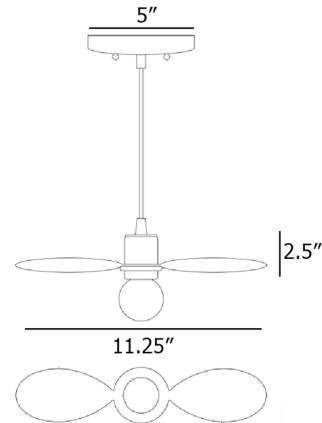

## Propeller Pendant By Seascope

### Description

The Propeller Pendant is a modern accent light with a playful and humorous twist. Although it may resemble a ceiling fan, the laser cut aluminum propeller is purely for decorative purposes.

### Specifications

COLOR	N/A
BODY FINISH	Brushed Aluminum
WATTAGE	60W
DIMMER	Standard 120V
DIMENSIONS	11.25"W x 2.5"H
BULB NOT INCLUDED	1 x A19/Medium (E26)/60W/120V Incandescent
OTHER BULB OPTIONS	1 x A19/Medium (E26)/120V LED
COUNTRY OF ORIGIN	United States