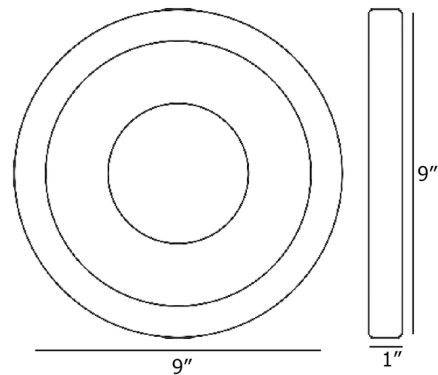

### Description

The Wink Wall Sconce offers an eye-catching design with a slim profile that allows it to fit into a variety of spaces. The circular metal sconce houses an integrated LED which backlights the central diffuser and ring of colorful silk fabric. Arrange a grouping of these sconces on a wall to create an artistic display, or use them to line a hallway.

### Specifications

COLOR	Silk Orange
BODY FINISH	White
WATTAGE	18.5W
DIMMER	Low Voltage Electronic
DIMENSIONS	9"W x 9"H x 1"D
INTEGRATED LED MODULE	1 x LED/18.5W/120V LED
COUNTRY OF ORIGIN	United States

### Technical Information

LAMP LIFE	36000 hours
COLOR RENDERING	83 CRI
LAMP COLOR	3000K
LUMENS/WATT	64.86
LUMINOUS FLUX	1200 lumens

Shown in white / silk orange

CLICK TO VIEW PRODUCT

Notes: