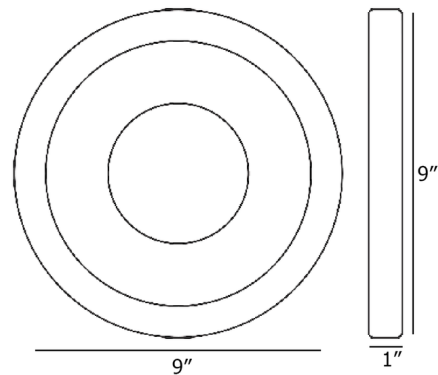

By Seascape

Description

The Wink Wall Sconce offers an eye-catching design with a slim profile that allows it to fit into a variety of spaces. The circular metal sconce houses an integrated LED which backlights the central diffuser and ring of colorful silk fabric. Arrange a grouping of these sconces on a wall to create an artistic display, or use them to line a hallway.

Specifications

COLOR Silk Orange
BODY FINISH White
WATTAGE 18.5W
DIMMER Low Voltage Electronic
DIMENSIONS 9"W x 9"H x 1"D
INTEGRATED LED MODULE 1 x LED/18.5W/120V LED
COUNTRY OF ORIGIN United States

Technical Information

LAMP LIFE 36000 hours
COLOR RENDERING 83 CRI
LAMP COLOR 3000K
LUMENS/WATT 64.86
LUMINOUS FLUX 1200 lumens

Shown in white / silk orange

CLICK TO VIEW PRODUCT

Notes: