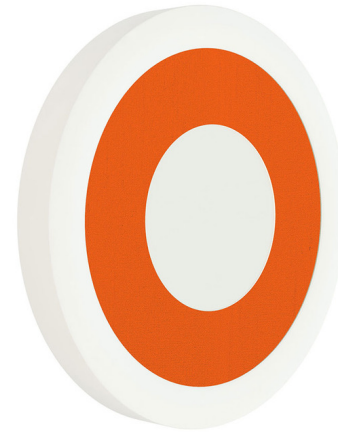

## Wink Wall Sconce By Seascape

### Description

The Wink Wall Sconce offers an eye-catching design with a slim profile that allows it to fit into a variety of spaces. The circular metal sconce houses an integrated LED which backlights the central diffuser and ring of colorful silk fabric. Arrange a grouping of these sconces on a wall to create an artistic display, or use them to line a hallway.

### Specifications

COLOR	Silk Orange
BODY FINISH	White
WATTAGE	18.5W
DIMMER	Low Voltage Electronic
DIMENSIONS	9"W x 9"H x 1"D
INTEGRATED LED MODULE	1 x LED/18.5W/120V LED
COUNTRY OF ORIGIN	United States

### Technical Information

LAMP LIFE	36000 hours
COLOR RENDERING	83 CRI
LAMP COLOR	3000K
LUMENS/WATT	64.86
LUMINOUS FLUX	1200 lumens

Shown in white / silk orange

CLICK TO VIEW PRODUCT

Notes: