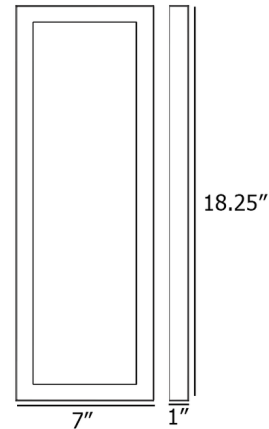

CLICK TO VIEW PRODUCT

Notes: