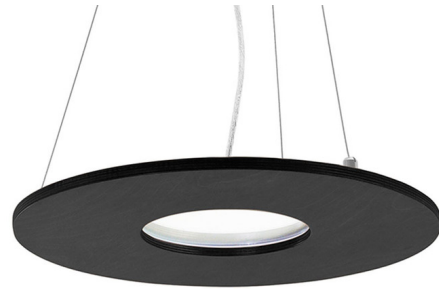

Lightology

lightology.com
866-954-4489
07-06-26

Project: _____
 Company: _____
 Location: _____ Fixture Type: _____
 SPEC #: **SEA1201408**
 Approved On: _____ Approved By: _____

Portal Pendant By Seascape

Description

The Portal Pendant features a modernist, low-profile design suitable for both residential and commercial spaces. The pendant consists of a wooden veneer ring with an integrated LED array in the center. Slim cables attach the pendant to the canopy, which contributes to the minimalist design.

Specifications

COLOR	N/A
BODY FINISH	Ebony Stained Veneer
WATTAGE	18.5W
DIMMER	Low Voltage Electronic
DIMENSIONS	18"W x 1.25"H
INTEGRATED LED MODULE	1 x LED/18.5W/120V LED
COUNTRY OF ORIGIN	United States

Technical Information

LAMP LIFE	40000 hours
LAMP COLOR	3000K
LUMENS/WATT	64.86
LUMINOUS FLUX	1200 lumens

Shown in ebony stained veneer

CLICK TO VIEW PRODUCT

Notes: