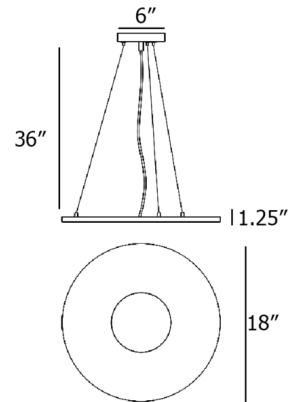

Specifications

COLOR	N/A
BODY FINISH	Ebony Stained Veneer
WATTAGE	18.5W
DIMMER	Low Voltage Electronic
DIMENSIONS	18"W x 1.25"H
INTEGRATED LED MODULE	1 x LED/18.5W/120V LED
COUNTRY OF ORIGIN	United States

Technical Information

LAMP LIFE	40000 hours
LAMP COLOR	3000K
LUMENS/WATT	64.86
LUMINOUS FLUX	1200 lumens

Shown in ebony stained veneer

CLICK TO VIEW PRODUCT

Notes: