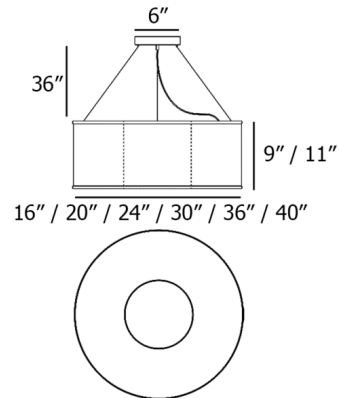

### Specifications

COLOR . . . . . Zebrawood Photo Veneer  
BODY FINISH . . . . . Nickel  
WATTAGE . . . . . 75W  
DIMMER . . . . . Standard 120V  
DIMENSIONS . . . . . 16"W x 9"H  
BULB NOT INCLUDED . . . . . 3 x B10/Candelabra (E12)/25W/120V Incandescent  
OTHER BULB OPTIONS . . . . . 3 x B10/Candelabra (E12)/120V LED  
COUNTRY OF ORIGIN . . . . . United States