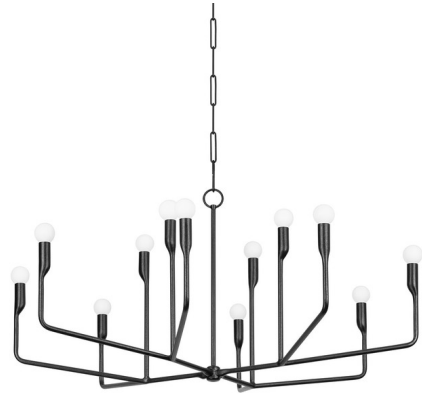

Lightology

lightology.com
866-954-4489
06-29-26

Project: _____

Company: _____

Location: _____ Fixture Type: _____

SPEC #: **TRY1201739**

Approved On: _____ Approved By: _____

Norman Chandelier

By Troy Lighting

Description

A modern silhouette with a natural quality, the Norman Chandelier's slender, branch-like arms in textured Vintage Gold Leaf or Forged Iron extend upwards flowing into smooth candle holders.

Shown in forged iron

Specifications

COLOR	N/A
BODY FINISH	Forged Iron
WATTAGE	720W
DIMMER	Standard 120V
DIMENSIONS	42"W x 20.5"H
BULB NOT INCLUDED	12 x G16.5/Candelabra (E12)/60W/120V Incandescent
OTHER BULB OPTIONS	12 x G16.5/Candelabra (E12)/120V LED
COUNTRY OF ORIGIN	Philippines