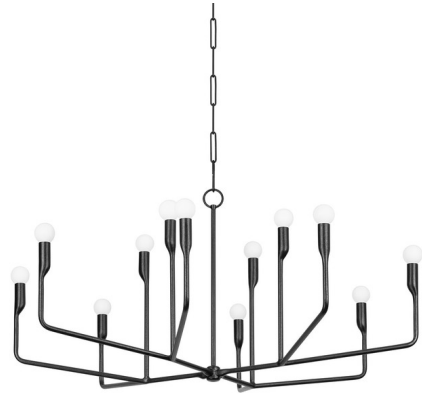

Lightology

lightology.com
866-954-4489
04-25-26

Project: _____

Company: _____

Location: _____ Fixture Type: _____

SPEC #: **TRY1201739**

Approved On: _____ Approved By: _____

Norman Chandelier

By Troy Lighting

Description

A modern silhouette with a natural quality, the Norman Chandelier's slender, branch-like arms in textured Vintage Gold Leaf or Forged Iron extend upwards flowing into smooth candle holders.

Shown in forged iron

Specifications

COLOR	N/A
BODY FINISH	Forged Iron
WATTAGE	720W
DIMMER	Standard 120V
DIMENSIONS	42"W x 20.5"H
BULB NOT INCLUDED	12 x G16.5/Candelabra (E12)/60W/120V Incandescent
OTHER BULB OPTIONS	12 x G16.5/Candelabra (E12)/120V LED
COUNTRY OF ORIGIN	Philippines