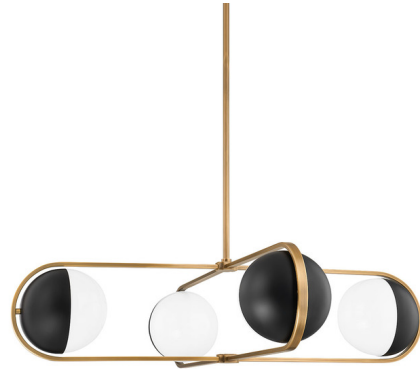

Lightology

lightology.com
866-954-4489
04-26-26

Project: _____

Company: _____

Location: _____ Fixture Type: _____

SPEC #: **TRY1201756**

Approved On: _____ Approved By: _____

Willard Chandelier By Troy Lighting

Description

Capped opal glossy globes are suspended within elongated metallic bands for a look that is balanced and beautiful in the Willard Chandelier. The Patina Brass and Soft Black finishes work together to give the fixture an earthy, moody vibe. The clean lines and unique design bring a glamorous modern styling to any ceiling.

Specifications

COLOR Opal
BODY FINISH Patina Brass / Black
WATTAGE 240W
DIMMER Standard 120V
DIMENSIONS 41.5"W x 9.75"H
BULB NOT INCLUDED 4 x A19/Medium (E26)/60W/120V Incandescent
OTHER BULB OPTIONS 4 x A19/Medium (E26)/120V LED
COUNTRY OF ORIGIN China

Technical Information

PRODUCT DIMENSIONS Downrod Lengths: (1) 6", (2) 12", (1) 18" included.

Notes:

Shown in patina brass / black / opal

CLICK TO VIEW PRODUCT