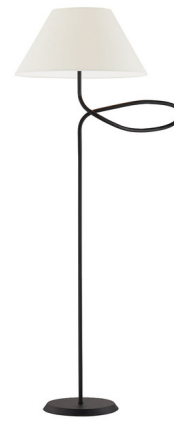

## Alameda Floor Lamp

By Troy Lighting

### Description

Sculptural and sophisticated, the Alameda Floor Lamp's forged iron body flows from its weighted metal base, bending and intertwining into a lightweight, tapered paper shade. A beautiful juxtaposition of material and form. Alameda plays with shape and negative space for a chic addition to your home. Full range dimmer on cord.

Shown in forged iron / off white

### Specifications

COLOR . . . . . Off White  
BODY FINISH . . . . . Forged Iron  
WATTAGE . . . . . 60W  
DIMMER . . . . . Included  
DIMENSIONS . . . . . 28.5"W x 67.5"H x 28.5"D  
BULB NOT INCLUDED . . . . . 1 x A19/Medium (E26)/60W/120V Incandescent  
OTHER BULB OPTIONS . . . . . 1 x A19/Medium (E26)/120V LED  
COUNTRY OF ORIGIN . . . . . China