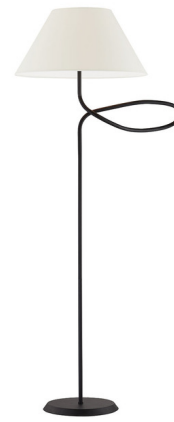

Lightology

lightology.com
866-954-4489
06-03-26

Project: _____

Company: _____

Location: _____ Fixture Type: _____

SPEC #: **TRY1201759**

Approved On: _____ Approved By: _____

Alameda Floor Lamp By Troy Lighting

Description

Sculptural and sophisticated, the Alameda Floor Lamp's forged iron body flows from its weighted metal base, bending and intertwining into a lightweight, tapered paper shade. A beautiful juxtaposition of material and form. Alameda plays with shape and negative space for a chic addition to your home. Full range dimmer on cord.

Shown in forged iron / off white

Specifications

COLOR Off White
BODY FINISH Forged Iron
WATTAGE 60W
DIMMER Included
DIMENSIONS 28.5"W x 67.5"H x 28.5"D
BULB NOT INCLUDED 1 x A19/Medium (E26)/60W/120V Incandescent
OTHER BULB OPTIONS 1 x A19/Medium (E26)/120V LED
COUNTRY OF ORIGIN China

Technical Information

PRODUCT DIMENSIONS Shade Dimensions: 9.5"T x 20.75"B x 10.25"H

CLICK TO VIEW PRODUCT

Notes: