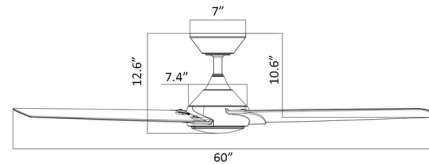

CLICK TO VIEW PRODUCT

Notes: