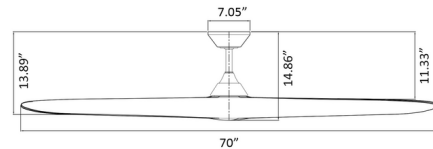

### Specifications

BLADE COLOR	..... Ebony
BODY FINISH	..... Brushed Nickel
WATTAGE	..... N/A
DIMMER	..... N/A
DIMENSIONS	..... 70"W x 14.86"H
BULB	..... N/A
COUNTRY OF ORIGIN	..... China

CLICK TO VIEW PRODUCT