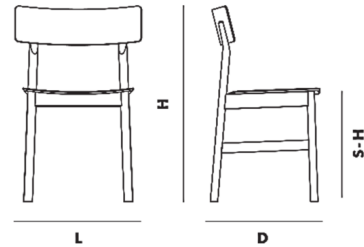

Lightology

lightology.com
866-954-4489
06-04-26

Project: _____

Company: _____

Location: _____ Fixture Type: _____

SPEC #: **WOU1201813**

Approved On: _____ Approved By: _____

Pause Dining Chair - Set of 2

By Woud Design

Description

The Pause Dining Chair is a fresh take on the classic dining chair. The sleek lines and clean silhouette offer comfort for the modern space with a distinctly Scandinavian expression. Felt glides included. Includes one set of two chairs.

DIMENSIONS

L 480 x D 470 x H 800 / S-H 460 mm

L 18.9 x D 18.5 x H 31.4 / S-H 18.1"

Specifications

COLOR Black Leather
BODY FINISH Black Painted Ash
WATTAGE N/A
DIMMER N/A
DIMENSIONS 18.9"W x 31.4"H x 18.5"D
BULB N/A
COUNTRY OF ORIGIN Latvia