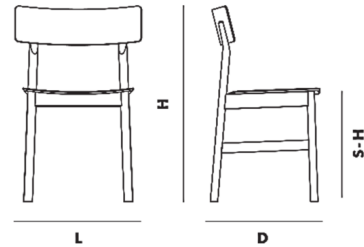

### Description

The Pause Dining Chair is a fresh take on the classic dining chair. The sleek lines and clean silhouette offer comfort for the modern space with a distinctly Scandinavian expression. Felt glides included. Includes one set of two chairs.

### DIMENSIONS

L 480 x D 470 x H 800 / S-H 460 MM

L 18.9 x D 18.5 x H 31.4 / S-H 18.1"

### Specifications

COLOR . . . . . Black Leather  
BODY FINISH . . . . . Black Painted Ash  
WATTAGE . . . . . N/A  
DIMMER . . . . . N/A  
DIMENSIONS . . . . . 18.9"W x 31.4"H x 18.5"D  
BULB . . . . . N/A  
COUNTRY OF ORIGIN . . . . . Latvia