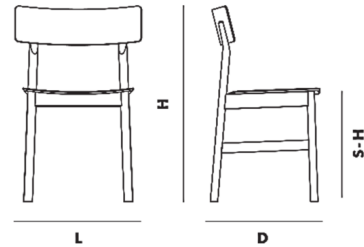

### Description

The Pause Dining Chair is a fresh take on the classic dining chair. The sleek lines and clean silhouette offer comfort for the modern space with a distinctly Scandinavian expression. Felt glides included. Includes one set of two chairs.

### DIMENSIONS

L 480 x D 470 x H 800 / S-H 460 mm

L 18.9 x D 18.5 x H 31.4 / S-H 18.1"

### Specifications

COLOR . . . . . Cognac Leather  
BODY FINISH . . . . . Oiled Oak  
WATTAGE . . . . . N/A  
DIMMER . . . . . N/A  
DIMENSIONS . . . . . 18.9"W x 31.4"H x 18.5"D  
BULB . . . . . N/A  
COUNTRY OF ORIGIN . . . . . Latvia