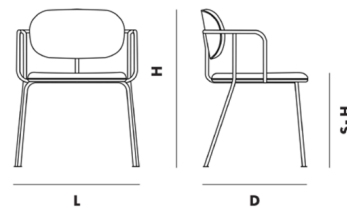

## Frame Dining Chair - Set of 2

By Woud Design

### Description

When creating the Frame Dining Chair, Chinese-based designer Mario Tsai was inspired by the rigid exterior scaffolding of construction projects often seen in bustling Chinese cities. Frame pairs a rigid structure with a padded, upholstered seat and back to create a versatile seat that is as comfortable as it is stylish. Using both straight and curved lines, Frame offers a strong presence tempered by a delicate touch. Up to four chairs may be stacked atop one another while not in use. Includes one set of two chairs.

### DIMENSIONS

L 570 x D 530 x H 770 / S-H 475 MM

L 22.4 x D 20.8 x H 30.3 / S-H 18.7 "

### Specifications

COLOR . . . . . Beige  
BODY FINISH . . . . . Black  
WATTAGE . . . . . N/A  
DIMMER . . . . . N/A  
DIMENSIONS . . . . . 22.4"W x 30.3"H x 20.8"D  
BULB . . . . . N/A  
COUNTRY OF ORIGIN . . . . . Estonia