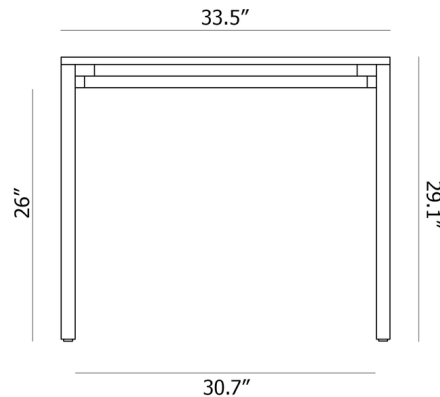

Lightology

lightology.com
866-954-4489
06-04-26

Project: _____

Company: _____

Location: _____ Fixture Type: _____

SPEC #: **WOU1201818**

Approved On: _____ Approved By: _____

Piezas Square Dining Table

By Woud Design

Description

The Piezas Dining Table possesses an elegant simplicity highlighted by its strong silhouette and designer Silvia Cenal's choice of materials. When designing Piezas, Cenal was inspired by children's toys with interlocking pieces. This idea is reflected in the table's construction, with a wood veneer tabletop set within a smooth metal frame.

Specifications

COLOR White Pigmented Oak
BODY FINISH Gray
WATTAGE N/A
DIMMER N/A
DIMENSIONS 33.5"W x 29.1"H x 33.5"D
BULB N/A
COUNTRY OF ORIGIN Lithuania

Notes: