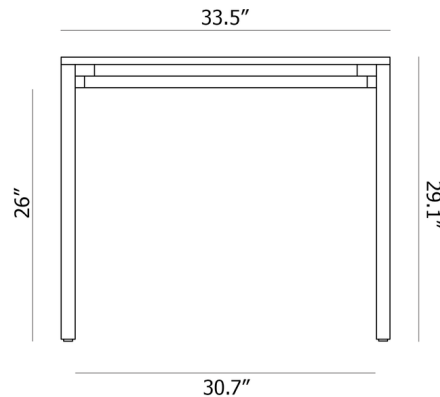

Lightology

lightology.com
866-954-4489
06-04-26

Project: _____

Company: _____

Location: _____ Fixture Type: _____

SPEC #: **WOU1201818**

Approved On: _____ Approved By: _____

Piezas Square Dining Table By Woud Design

Description

The Piezas Dining Table possesses an elegant simplicity highlighted by its strong silhouette and designer Silvia Cenal's choice of materials. When designing Piezas, Cenal was inspired by children's toys with interlocking pieces. This idea is reflected in the table's construction, with a wood veneer tabletop set within a smooth metal frame.

Specifications

COLOR White Pigmented Oak
BODY FINISH Gray
WATTAGE N/A
DIMMER N/A
DIMENSIONS 33.5"W x 29.1"H x 33.5"D
BULB N/A
COUNTRY OF ORIGIN Lithuania

Notes: