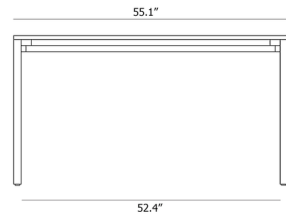

Specifications

| | |
|-------------------|--------------------------|
| COLOR | White Pigmented Oak |
| BODY FINISH | Gray |
| WATTAGE | N/A |
| DIMMER | N/A |
| DIMENSIONS | 55.1"W x 29.1"H x 33.5"D |
| BULB | N/A |
| COUNTRY OF ORIGIN | Lithuania |