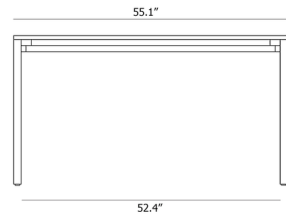

Description

The Piezas Dining Table possesses an elegant simplicity highlighted by its strong silhouette and designer Silvia Cenal's choice of materials. When designing Piezas, Cenal was inspired by children's toys with interlocking pieces. This idea is reflected in the table's construction, with a wood veneer tabletop set within a smooth metal frame.

Specifications

COLOR	White Pigmented Oak
BODY FINISH	Gray
WATTAGE	N/A
DIMMER	N/A
DIMENSIONS	55.1"W x 29.1"H x 33.5"D
BULB	N/A
COUNTRY OF ORIGIN	Lithuania

Notes: