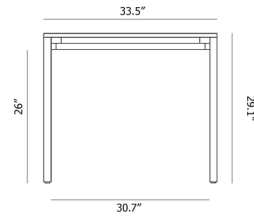

Description

The Piezas Dining Table possesses an elegant simplicity highlighted by its strong silhouette and designer Silvia Cenal's choice of materials. When designing Piezas, Cenal was inspired by children's toys with interlocking pieces. This idea is reflected in the table's construction, with a wood veneer tabletop set within a smooth metal frame.

Specifications

| | |
|-------------------|--------------------------|
| COLOR | White Pigmented Oak |
| BODY FINISH | Gray |
| WATTAGE | N/A |
| DIMMER | N/A |
| DIMENSIONS | 55.1"W x 29.1"H x 33.5"D |
| BULB | N/A |
| COUNTRY OF ORIGIN | Lithuania |