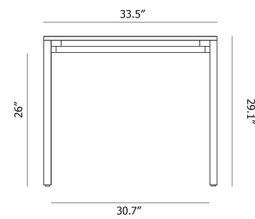

By Woud Design

Description

The Piezas Dining Table possesses an elegant simplicity highlighted by its strong silhouette and designer Silvia Cenal's choice of materials. When designing Piezas, Cenal was inspired by children's toys with interlocking pieces. This idea is reflected in the table's construction, with a wood veneer tabletop set within a smooth metal frame.

Specifications

COLOR White Pigmented Oak
BODY FINISH Gray
WATTAGE N/A
DIMMER N/A
DIMENSIONS 55.1"W x 29.1"H x 33.5"D
BULB N/A
COUNTRY OF ORIGIN Lithuania

Notes: