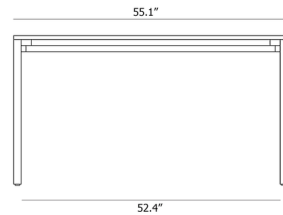

By Woud Design

Description

The Piezas Dining Table possesses an elegant simplicity highlighted by its strong silhouette and designer Silvia Cenal's choice of materials. When designing Piezas, Cenal was inspired by children's toys with interlocking pieces. This idea is reflected in the table's construction, with a wood veneer tabletop set within a smooth metal frame.

Specifications

COLOR White Pigmented Oak
BODY FINISH Gray
WATTAGE N/A
DIMMER N/A
DIMENSIONS 55.1"W x 29.1"H x 33.5"D
BULB N/A
COUNTRY OF ORIGIN Lithuania

Notes: