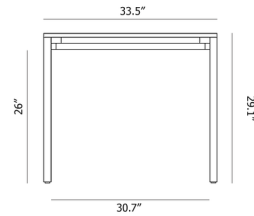

Description

The Piezas Dining Table possesses an elegant simplicity highlighted by its strong silhouette and designer Silvia Cenal's choice of materials. When designing Piezas, Cenal was inspired by children's toys with interlocking pieces. This idea is reflected in the table's construction, with a wood veneer tabletop set within a smooth metal frame.

Specifications

COLOR	White Pigmented Oak
BODY FINISH	Gray
WATTAGE	N/A
DIMMER	N/A
DIMENSIONS	55.1"W x 29.1"H x 33.5"D
BULB	N/A
COUNTRY OF ORIGIN	Lithuania

Notes: