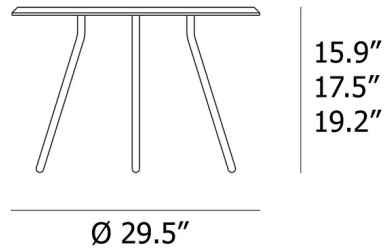

Lightology

lightology.com
866-954-4489
07-01-26

Project: _____

Company: _____

Location: _____ Fixture Type: _____

SPEC #: **WOU1201826**

Approved On: _____ Approved By: _____

Soround Large Coffee Table By Woud Design

Description

The Soround Large Coffee Table is a modern take on the traditional coffee table. It features a Black Metal tripod base supporting a sleek round top. Strong alone or in a group, this table comes in a variety of widths and heights to allow for a playful arrangements.

Specifications

COLOR	N/A
BODY FINISH	Black
WATTAGE	N/A
DIMMER	N/A
DIMENSIONS	29.5"W x 15.9"H
BULB	N/A
COUNTRY OF ORIGIN	Denmark

Notes: