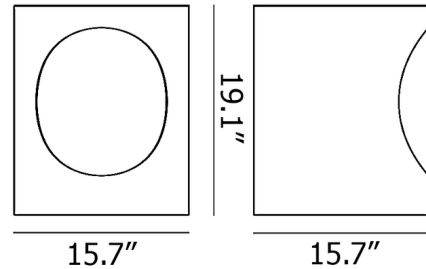

By Woud Design

Description

The TABL Side Table was designed around the idea of adding extra functionality to a piece without the use of additional materials. To implement this concept, designer Roel Vandebek cut out a circular portion from the side of the metal cylinder and moved it to the top to serve as a functional tabletop. The hollow interior of the cylinder can serve as a storage space for books, blankets, or any number of objects. With its minimalist aesthetic, TABL is a perfect complement to a modern interior.

Shown in ivory

Specifications

COLOR	N/A
BODY FINISH	Ivory
WATTAGE	N/A
DIMMER	N/A
DIMENSIONS	15.7"W x 19.1"H x 15.7"D
BULB	N/A
COUNTRY OF ORIGIN	Lithuania

CLICK TO VIEW PRODUCT

Notes: