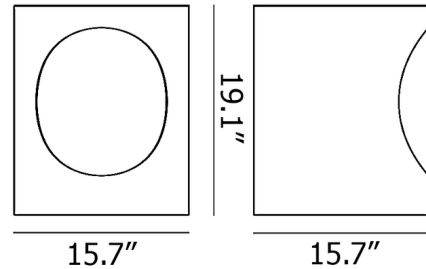

## TABL Side Table

By Woud Design

### Description

The TABL Side Table was designed around the idea of adding extra functionality to a piece without the use of additional materials. To implement this concept, designer Roel Vandebek cut out a circular portion from the side of the metal cylinder and moved it to the top to serve as a functional tabletop. The hollow interior of the cylinder can serve as a storage space for books, blankets, or any number of objects. With its minimalist aesthetic, TABL is a perfect complement to a modern interior.

### Specifications

COLOR	N/A
BODY FINISH	Grey Beige
WATTAGE	N/A
DIMMER	N/A
DIMENSIONS	15.7"W x 19.1"H x 15.7"D
BULB	N/A
COUNTRY OF ORIGIN	Lithuania

CLICK TO VIEW PRODUCT

Notes: