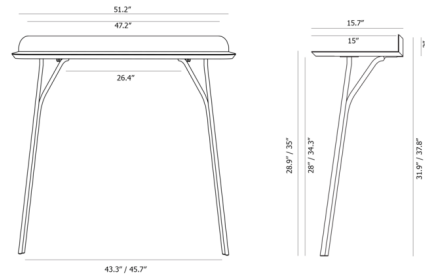

### Description

The Tree Console Table takes its name from its branching metal legs, which split into two stems like the limbs of a tree. The legs support a slim tabletop designed to be placed against a wall to serve as a narrow console table or desk. Tree's combination of curving and straight lines creates a modern aesthetic that complement a variety of decor styles.

### Specifications

COLOR . . . . . Verde Comodoro  
BODY FINISH . . . . . Black  
WATTAGE . . . . . N/A  
DIMMER . . . . . N/A  
DIMENSIONS . . . . . 51.2"W x 35"H x 15.7"D  
BULB . . . . . N/A  
COUNTRY OF ORIGIN . . . . . Denmark