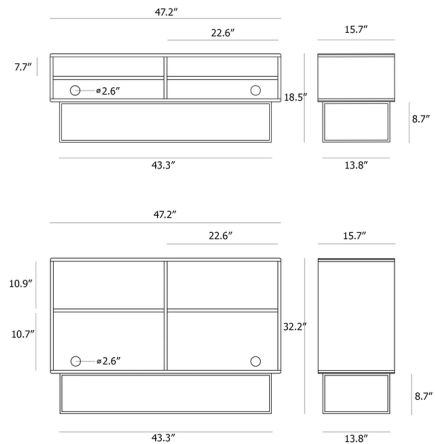

By Woud Design

Description

The Virka Sideboard is designed with sliding doors so it will never take up unnecessary space in your room. The strong geometrical frame elegantly lifts the sideboard above the floor and adds lightness to the design. An Oak or Walnut veneer exterior provides the piece with a rich natural texture. Includes two adjustable shelves and two cable holes on the back. Note: White Painted Oak is only available in the 18.5 inch height size.

Specifications

COLOR Black Painted Oak / Oiled Oak
BODY FINISH Black
WATTAGE N/A
DIMMER N/A
DIMENSIONS 47.2"W x 32.2"H x 15.7"D
BULB N/A
COUNTRY OF ORIGIN Lithuania

Notes: