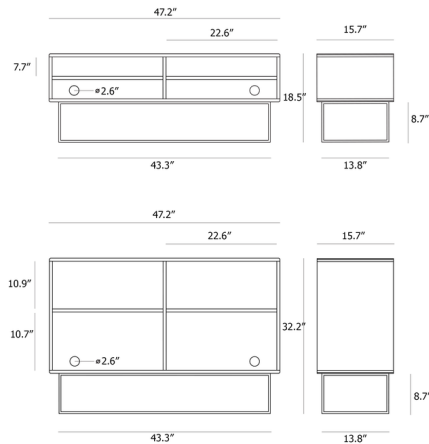

Description

The Virka Sideboard is designed with sliding doors so it will never take up unnecessary space in your room. The strong geometrical frame elegantly lifts the sideboard above the floor and adds lightness to the design. An Oak or Walnut veneer exterior provides the piece with a rich natural texture. Includes two adjustable shelves and two cable holes on the back. Note: White Painted Oak is only available in the 18.5 inch height size.

Specifications

COLOR	Walnut / Black Painted Oak
BODY FINISH	Black
WATTAGE	N/A
DIMMER	N/A
DIMENSIONS	47.2"W x 32.2"H x 15.7"D
BULB	N/A
COUNTRY OF ORIGIN	Lithuania

Notes: