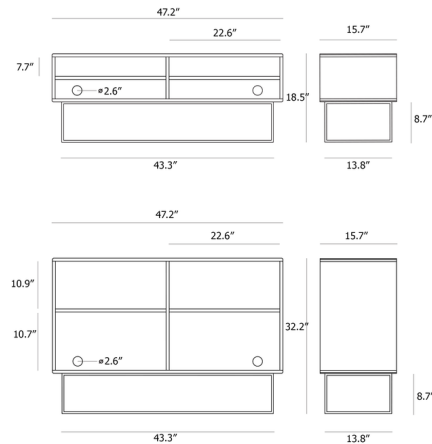

### Description

The Virka Sideboard is designed with sliding doors so it will never take up unnecessary space in your room. The strong geometrical frame elegantly lifts the sideboard above the floor and adds lightness to the design. An Oak or Walnut veneer exterior provides the piece with a rich natural texture. Includes two adjustable shelves and two cable holes on the back. Note: White Painted Oak is only available in the 18.5 inch height size.

### Specifications

COLOR	Black Painted Oak
BODY FINISH	Black
WATTAGE	N/A
DIMMER	N/A
DIMENSIONS	47.2"W x 18.5"H x 15.7"D
BULB	N/A
COUNTRY OF ORIGIN	Lithuania

CLICK TO VIEW PRODUCT

Notes: