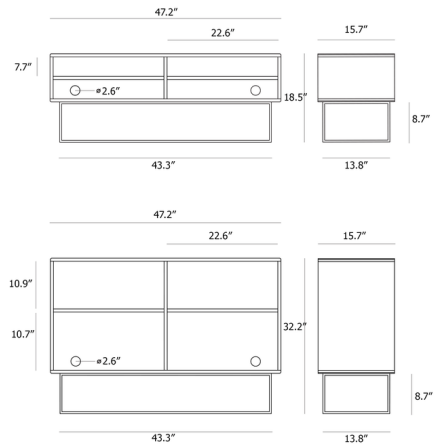

### Description

The Virka Sideboard is designed with sliding doors so it will never take up unnecessary space in your room. The strong geometrical frame elegantly lifts the sideboard above the floor and adds lightness to the design. An Oak or Walnut veneer exterior provides the piece with a rich natural texture. Includes two adjustable shelves and two cable holes on the back. Note: White Painted Oak is only available in the 18.5 inch height size.

### Specifications

COLOR	White Painted Oak
BODY FINISH	Black
WATTAGE	N/A
DIMMER	N/A
DIMENSIONS	47.2"W x 18.5"H x 15.7"D
BULB	N/A
COUNTRY OF ORIGIN	Lithuania

Notes: