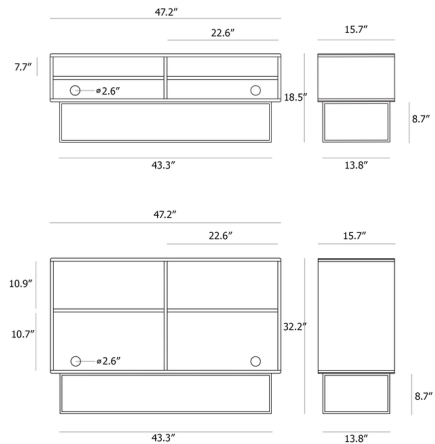

Lightology

lightology.com
866-954-4489
06-30-26

Project: _____

Company: _____

Location: _____ Fixture Type: _____

SPEC #: **WOU1201845**

Approved On: _____ Approved By: _____

Virka Sideboard By Woud Design

Description

The Virka Sideboard is designed with sliding doors so it will never take up unnecessary space in your room. The strong geometrical frame elegantly lifts the sideboard above the floor and adds lightness to the design. An Oak or Walnut veneer exterior provides the piece with a rich natural texture. Includes two adjustable shelves and two cable holes on the back. Note: White Painted Oak is only available in the 18.5 inch height size.

Specifications

COLOR	White Painted Oak
BODY FINISH	Black
WATTAGE	N/A
DIMMER	N/A
DIMENSIONS	47.2"W x 18.5"H x 15.7"D
BULB	N/A
COUNTRY OF ORIGIN	Lithuania

Notes: