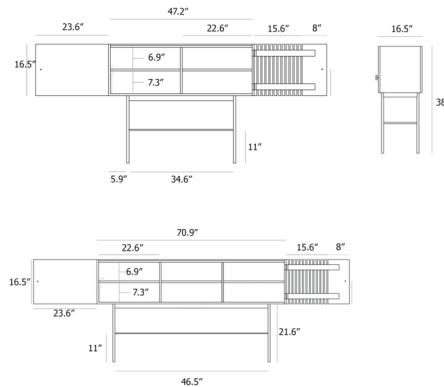

## Array Sideboard By Woud Design

### Description

The Array Sideboard features a geometric shape and horizontal slats. The sleek legs lift the sideboard from the ground creating an elegant contrast between the solid wooden cabinet on top and the thin metal construction underneath. Soft closing doors with black hardware make the cabinet both functional and delicate. Includes two adjustable shelves, adjustable feet and wall brackets.

### Specifications

COLOR	Black Painted Oak
BODY FINISH	Black
WATTAGE	N/A
DIMMER	N/A
DIMENSIONS	47.2"W x 38.2"H x 17.3"D
BULB	N/A
COUNTRY OF ORIGIN	Estonia

CLICK TO VIEW PRODUCT

Notes: