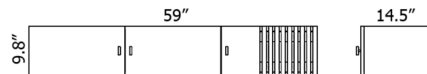

### Specifications

|                   |                       |
|-------------------|-----------------------|
| COLOR             | Black Painted Oak     |
| BODY FINISH       | Black                 |
| WATTAGE           | N/A                   |
| DIMMER            | N/A                   |
| DIMENSIONS        | 59"W x 9.8"H x 14.5"D |
| BULB              | N/A                   |
| COUNTRY OF ORIGIN | Estonia               |