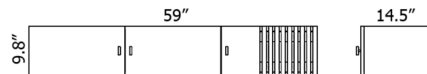

Lightology

lightology.com
866-954-4489
04-22-26

Project: _____

Company: _____

Location: _____ Fixture Type: _____

SPEC #: **WOU1201850**

Approved On: _____ Approved By: _____

Array Wall Mounted Sideboard By Woud Design

Description

The Array Wall Mounted Sideboard features a geometric shape constructed from wood veneer for a natural texture with modern Scandinavian character. Soft closing doors with black hardware make the cabinet both functional and delicate. Includes wall mounting metal brackets.

Shown in black / black painted oak

Specifications

COLOR	Black Painted Oak
BODY FINISH	Black
WATTAGE	N/A
DIMMER	N/A
DIMENSIONS	59"W x 9.8"H x 14.5"D
BULB	N/A
COUNTRY OF ORIGIN	Estonia

CLICK TO VIEW PRODUCT

Notes: