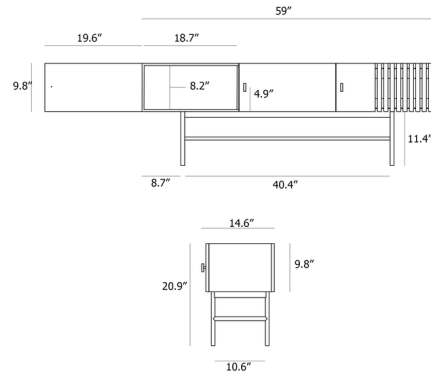

Lightology

lightology.com
866-954-4489
06-04-26

Project: _____

Company: _____

Location: _____ Fixture Type: _____

SPEC #: **WOU1201851**

Approved On: _____ Approved By: _____

Array Low Sideboard By Woud Design

Description

The Array Low Sideboard features a geometric shape constructed from wood veneer for a natural texture with modern Scandinavian character. The sleek legs lift the sideboards from the ground creating an elegant contrast between the on top and the thin metal construction underneath. Soft closing doors with black hardware make the cabinet both functional and delicate. Includes adjustable feet and wall brackets.

Shown in black / black painted oak

Specifications

COLOR	Black Painted Oak
BODY FINISH	Black
WATTAGE	N/A
DIMMER	N/A
DIMENSIONS	59"W x 20.9"H x 14.6"D
BULB	N/A
COUNTRY OF ORIGIN	Estonia

CLICK TO VIEW PRODUCT