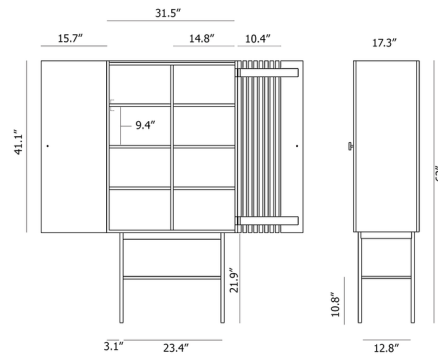

Lightology

lightology.com
866-954-4489
04-22-26

Project: _____
 Company: _____
 Location: _____ Fixture Type: _____
 SPEC #: **WOU1201854**
 Approved On: _____ Approved By: _____

Array Highboard By Woud Design

Description

The Array Highboard features a geometric shape constructed from wood veneer for a natural texture with modern Scandinavian character. The sleek legs lift the sideboards from the ground creating an elegant contrast between the cabinet on top and the thin metal construction underneath. Soft closing doors with black hardware make the cabinet both functional and delicate. Includes six adjustable shelves, adjustable feet and wall brackets.

Shown in black / walnut

Specifications

COLOR Walnut
 BODY FINISH Black
 WATTAGE N/A
 DIMMER N/A
 DIMENSIONS 31.5"W x 63"H x 17.3"D
 BULB N/A
 COUNTRY OF ORIGIN Estonia

CLICK TO VIEW PRODUCT

Notes: