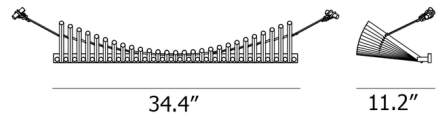

By Woud Design

Description

The Knaegt Coat Rack is a functional combination of a coat rack and hat shelf with a rich visual texture to accent any wall. Knaegt is constructed from wooden rods strung together with a leather cord. Each rod can serve as a coat hanger, while hats, gloves, and other essentials can be placed on top of the shelf. Maximum shelf weight capacity 22 lbs.

Specifications

COLOR	Cognac Leather
BODY FINISH	White Pigmented Oak
WATTAGE	N/A
DIMMER	N/A
DIMENSIONS	34.4"W x 11.2"H x 1.3"D
BULB	N/A
COUNTRY OF ORIGIN	Lithuania

Notes: