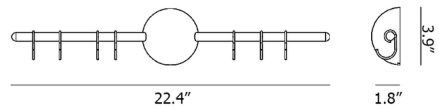

By Woud Design

Description

The Hoop Rack combines the simple shapes of a line and a circle for minimal but playful design. The rod can be installed in three different positions for a symmetrical or asymmetrical layout. The combination of wood and metal accentuates the sleek design with a natural texture.

Specifications

COLOR	Black Painted Oak
BODY FINISH	Black
WATTAGE	N/A
DIMMER	N/A
DIMENSIONS	22.4"W x 4.5"H x 2.1"D
BULB	N/A
COUNTRY OF ORIGIN	China

Notes: