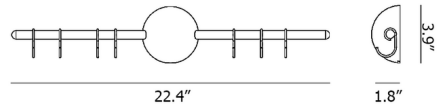

### Description

The Hoop Rack combines the simple shapes of a line and a circle for minimal but playful design. The rod can be installed in three different positions for a symmetrical or asymmetrical layout. The combination of wood and metal accentuates the sleek design with a natural texture.

### Specifications

COLOR . . . . . White Pigmented Oak  
BODY FINISH . . . . . Black  
WATTAGE . . . . . N/A  
DIMMER . . . . . N/A  
DIMENSIONS . . . . . 22.4"W x 4.5"H x 2.1"D  
BULB . . . . . N/A  
COUNTRY OF ORIGIN . . . . . China