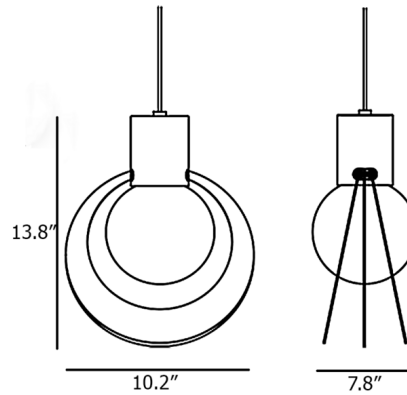

Description

The Lunar Pendant evokes images of the moon in the night sky with its opal glass globe shade set within a sleek black metal frame. As the pendant is viewed from different angles, the tilted rings partially obscure the globe to mimic the appearance of a waxing or waning moon.

Shown in black / opal

Specifications

COLOR	Opal
BODY FINISH	Black
WATTAGE	25W
DIMMER	Standard 120V
DIMENSIONS	10.2"W x 6.4"H x 7.8"D
BULB NOT INCLUDED	1 x B10/Candelabra (E12)/25W/120V Incandescent
OTHER BULB OPTIONS	1 x B10/Candelabra (E12)/120V LED
COUNTRY OF ORIGIN	China