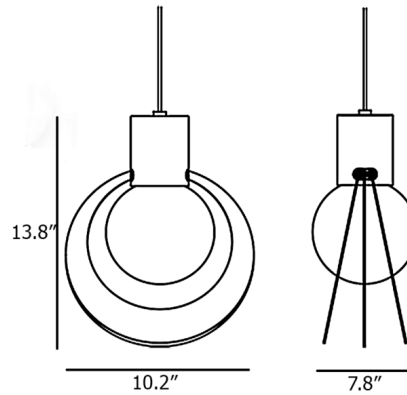

Description

The Lunar Pendant evokes images of the moon in the night sky with its opal glass globe shade set within a sleek black metal frame. As the pendant is viewed from different angles, the tilted rings partially obscure the globe to mimic the appearance of a waxing or waning moon.

Shown in black / opal

Specifications

COLOR Opal
BODY FINISH Black
WATTAGE 25W
DIMMER Standard 120V
DIMENSIONS 10.2"W x 6.4"H x 7.8"D
BULB NOT INCLUDED 1 x B10/Candelabra (E12)/25W/120V Incandescent
OTHER BULB OPTIONS 1 x B10/Candelabra (E12)/120V LED
COUNTRY OF ORIGIN China