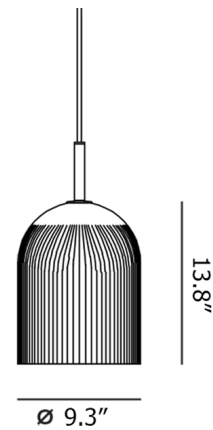

### Description

The Ghost Pendant is an elegant fixture with a minimal silhouette and refined aesthetic. The dome shade is accented with narrow ridges that add a touch of texture reminiscent of cloth draped over the light source. The translucent opal glass shade creates a diffused glow to create a cozy atmosphere.

### Specifications

COLOR	Opal
BODY FINISH	Black
WATTAGE	25W
DIMMER	Standard 120V
DIMENSIONS	5.7"W x 7.9"H
BULB NOT INCLUDED	1 x B10/Candelabra (E12)/25W/120V Incandescent
OTHER BULB OPTIONS	1 x B10/Candelabra (E12)/120V LED
COUNTRY OF ORIGIN	China