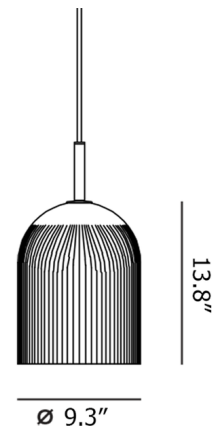

Description

The Ghost Pendant is an elegant fixture with a minimal silhouette and refined aesthetic. The dome shade is accented with narrow ridges that add a touch of texture reminiscent of cloth draped over the light source. The translucent opal glass shade creates a diffused glow to create a cozy atmosphere.

Specifications

COLOR	Opal
BODY FINISH	Black
WATTAGE	25W
DIMMER	Standard 120V
DIMENSIONS	5.7"W x 7.9"H
BULB NOT INCLUDED	1 x B10/Candelabra (E12)/25W/120V Incandescent
OTHER BULB OPTIONS	1 x B10/Candelabra (E12)/120V LED
COUNTRY OF ORIGIN	China