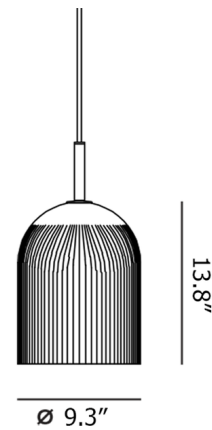

Shown in black / opal

CLICK TO VIEW PRODUCT

Notes: