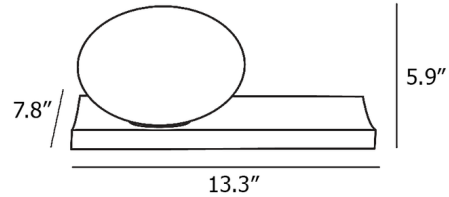

Shown in white pigmented oak / opal

Specifications

COLOR Opal
BODY FINISH White Pigmented Oak
WATTAGE 2.5W
DIMMER Included
DIMENSIONS 7.9"W x 13.4"H x 5.9"D
INTEGRATED LED MODULE 1 x LED/2.5W/120V LED
COUNTRY OF ORIGIN China