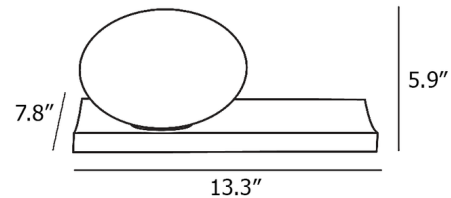

### Specifications

COLOR	Opal
BODY FINISH	Black Painted Ash
WATTAGE	2.5W
DIMMER	Included
DIMENSIONS	7.9"W x 13.4"H x 5.9"D
INTEGRATED LED MODULE	1 x LED/2.5W/120V LED
COUNTRY OF ORIGIN	China