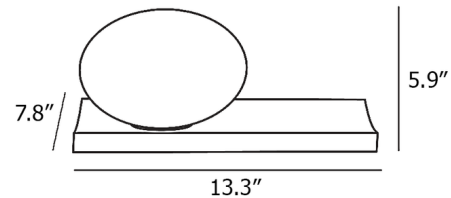

Shown in black painted ash / opal

Specifications

COLOR	Opal
BODY FINISH	Black Painted Ash
WATTAGE	2.5W
DIMMER	Included
DIMENSIONS	7.9"W x 13.4"H x 5.9"D
INTEGRATED LED MODULE	1 x LED/2.5W/120V LED
COUNTRY OF ORIGIN	China