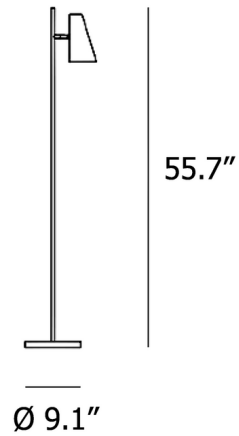

### Description

The Cono Floor Lamp is a fresh take on the traditional floor lamp. It features a conical, adjustable shade attached to a sleek metal stem and round base. On/Off foot switch on cord.

Shown in satin

### Specifications

COLOR	N/A
BODY FINISH	Satin
WATTAGE	25W
DIMMER	N/A
DIMENSIONS	9.1"W x 55.7"H
BULB NOT INCLUDED	1 x B10/Candelabra (E12)/25W/120V Incandescent
OTHER BULB OPTIONS	1 x B10/Candelabra (E12)/120V LED
COUNTRY OF ORIGIN	China