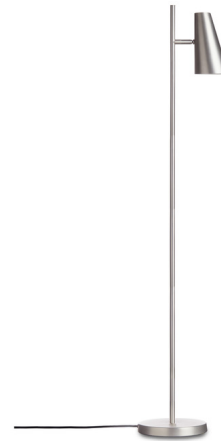

# Lightology

lightology.com  
866-954-4489  
04-24-26

Project: \_\_\_\_\_

Company: \_\_\_\_\_

Location: \_\_\_\_\_ Fixture Type: \_\_\_\_\_

SPEC #: **WOU1201881**

Approved On: \_\_\_\_\_ Approved By: \_\_\_\_\_

## Cono Floor Lamp By Woud Design

### Description

The Cono Floor Lamp is a fresh take on the traditional floor lamp. It features a conical, adjustable shade attached to a sleek metal stem and round base. On/Off foot switch on cord.

Shown in satin

### Specifications

COLOR	N/A
BODY FINISH	Satin
WATTAGE	25W
DIMMER	N/A
DIMENSIONS	9.1"W x 55.7"H
BULB NOT INCLUDED	1 x B10/Candelabra (E12)/25W/120V Incandescent
OTHER BULB OPTIONS	1 x B10/Candelabra (E12)/120V LED
COUNTRY OF ORIGIN	China