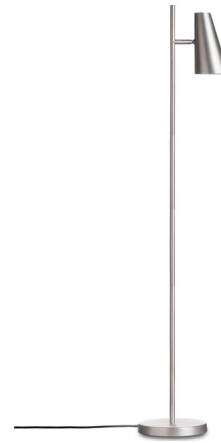

Lightology

lightology.com
866-954-4489
07-02-26

Project: _____

Company: _____

Location: _____ Fixture Type: _____

SPEC #: **WOU1201881**

Approved On: _____ Approved By: _____

Cono Floor Lamp By Woud Design

Description

The Cono Floor Lamp is a fresh take on the traditional floor lamp. It features a conical, adjustable shade attached to a sleek metal stem and round base. On/Off foot switch on cord.

Specifications

COLOR	N/A
BODY FINISH	Satin
WATTAGE	25W
DIMMER	N/A
DIMENSIONS	9.1"W x 55.7"H
BULB NOT INCLUDED	1 x B10/Candelabra (E12)/25W/120V Incandescent
OTHER BULB OPTIONS	1 x B10/Candelabra (E12)/120V LED
COUNTRY OF ORIGIN	China