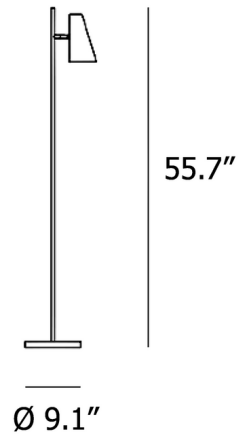

Lightology

lightology.com
866-954-4489
07-02-26

Project: _____

Company: _____

Location: _____ Fixture Type: _____

SPEC #: **WOU1201881**

Approved On: _____ Approved By: _____

Cono Floor Lamp By Woud Design

Description

The Cono Floor Lamp is a fresh take on the traditional floor lamp. It features a conical, adjustable shade attached to a sleek metal stem and round base. On/Off foot switch on cord.

Specifications

COLOR	N/A
BODY FINISH	Satin
WATTAGE	25W
DIMMER	N/A
DIMENSIONS	9.1"W x 55.7"H
BULB NOT INCLUDED	1 x B10/Candelabra (E12)/25W/120V Incandescent
OTHER BULB OPTIONS	1 x B10/Candelabra (E12)/120V LED
COUNTRY OF ORIGIN	China

Shown in satin

CLICK TO VIEW PRODUCT

Notes: