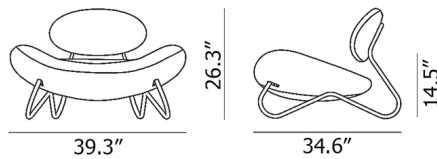

Description

The Meadow Lounge Chair features organic shapes and curving lines to create an inviting, modern seat. The wide seat and ergonomic back rest are gently curved to match the contours of the human body, while the metal frame is designed to slightly sway with the users' movements. Both comfortable and stylish, Meadow makes the perfect addition to a contemporary living room or lobby.

Shown in chrome / envy 20320

Specifications

COLOR	Envy 20320
BODY FINISH	Chrome
WATTAGE	N/A
DIMMER	N/A
DIMENSIONS	39.3\"W x 26.3\"H x 34.6\"D
BULB	N/A
COUNTRY OF ORIGIN	Poland

CLICK TO VIEW PRODUCT

Notes: