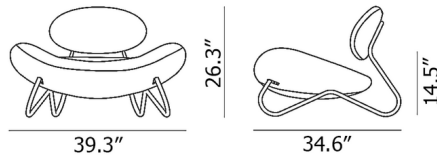

By Woud Design

Description

The Meadow Lounge Chair features organic shapes and curving lines to create an inviting, modern seat. The wide seat and ergonomic back rest are gently curved to match the contours of the human body, while the metal frame is designed to slightly sway with the users' movements. Both comfortable and stylish, Meadow makes the perfect addition to a contemporary living room or lobby.

Shown in chrome / envy 20320

Specifications

COLOR	Envy 20320
BODY FINISH	Chrome
WATTAGE	N/A
DIMMER	N/A
DIMENSIONS	39.3\"W x 26.3\"H x 34.6\"D
BULB	N/A
COUNTRY OF ORIGIN	Poland

CLICK TO VIEW PRODUCT

Notes: